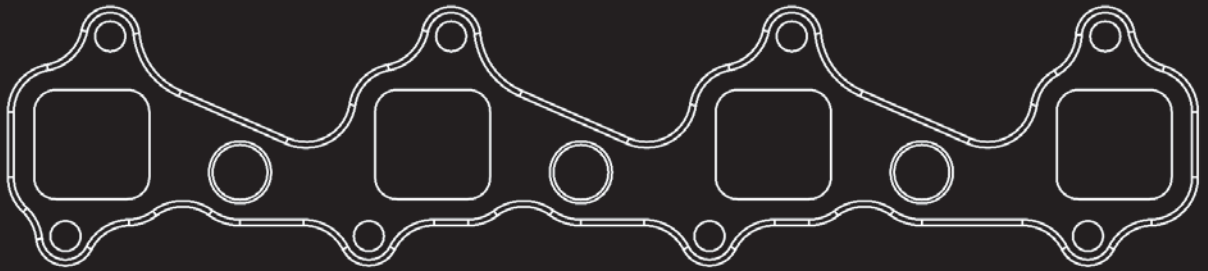

**Duramax
6.6L**

C81856x

2001-up Chevy & GMC light trucks w/6.6L Diesel

Square

C818562 1.63"

C818563 1.75"