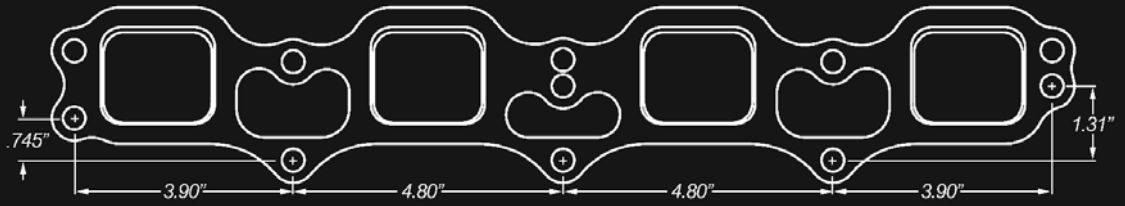

**MOPAR**

**High Port Hemi  
Dart/KB/Stage V**

**M889xx**

**Rec** M88915 2.00"  
M88916 2.13"

**D-Port** M88937 2.25"  
M88938 2.38"  
M88950 2.50"

**D-Port** M88955 2.00" Keith Black  
M88855 2.13"

Image Not Available

**M8107xx**

**Rec** M810715 2.00" **NEW!** Stage V Engineering  
M810716 2.13" High Port  
M810717 2.25" (End Bolt Holes Relocated)