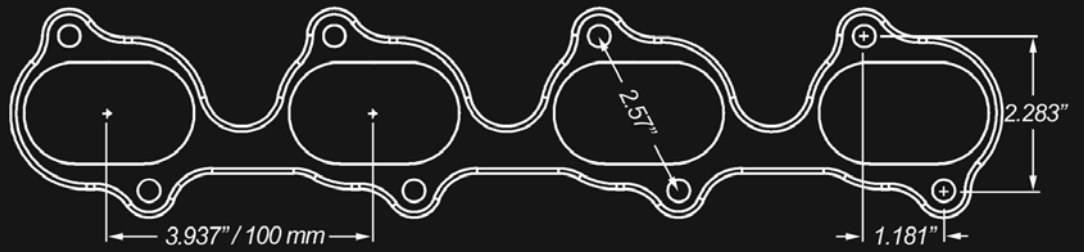

**FORD**

**Modular 4 Valve  
DOHC**

**F872xx**

<b>Oval</b>	F87243	1.75"	Livernois Stage III
	F87244	1.88"	M-6007-T50EA 5.0L
	F87245	2.00"	
	F87246	2.13"	

---

<b>D-Oval</b>	F87253	1.75"	Pre - 1998
	F87254	1.88"	