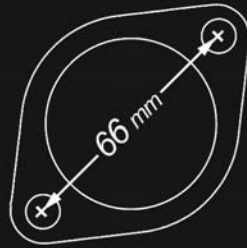

Porsche

Opposed 6
Air Cooled

PO6171xx

Round

PO617121 1.50"
PO617122 1.63"
PO617123 1.75"

Air Cooled Opposed 6 cyl.

1964-1998 911

914-6