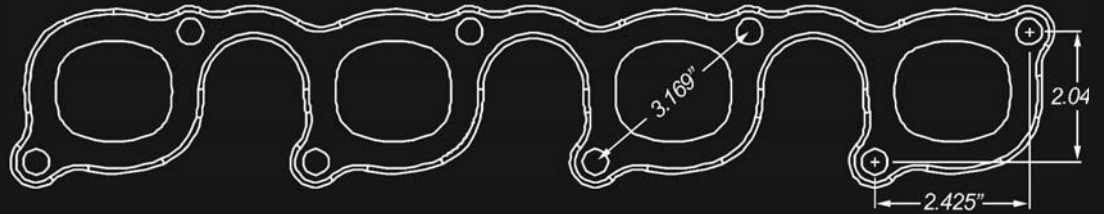

**CHEVROLET**  
 Gen I Small Block  
**Dart "Little Chief"**  
 Reher-Morrison  
 Pattern

**C842xx**

Round	Part Number	Port Diameter	Notes
	C84224	1.88"	Dart "Little Chief"
	C84225	2.00"	Same as factory port
	C84226	2.13"	

Port Shape	Part Number	Port Diameter
Square	C84243	1.75"
Oval	C84244	1.88"
Oval	C84245	2.00"

Add *I* for Individual flanges