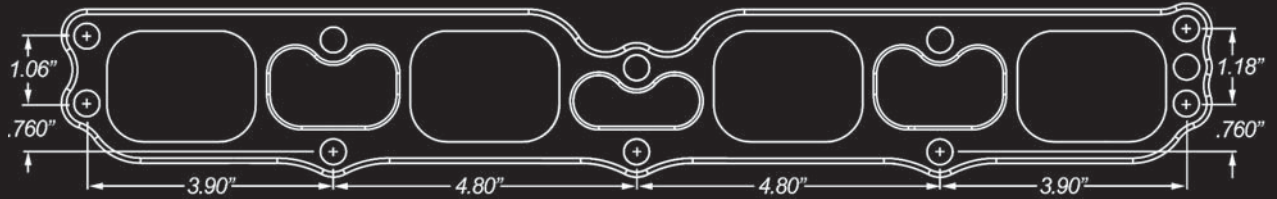

**Stage V
Engineering
“Low Port”**

M81051x

NEW! Stage V Engineering "Low Port"

Rec	M810515	2.00"
	M810516	2.13"
	M810517	2.25"