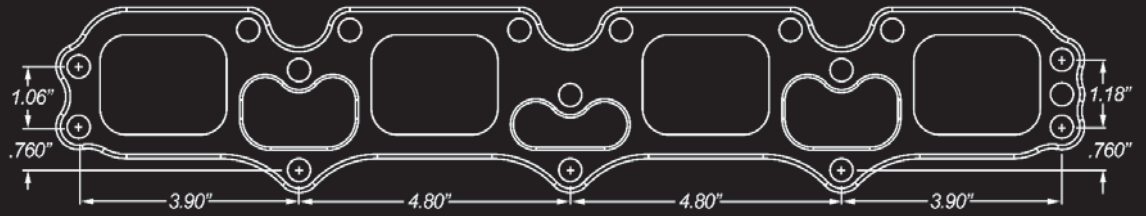

# Stage V

Stage V Engineering

"Millenium" High Port

## M8107xx NEW! Stage V Engineering "Millenium" High Port

Rec M810717 2.25"  
M810718 2.38"

Round M810729 2.50"